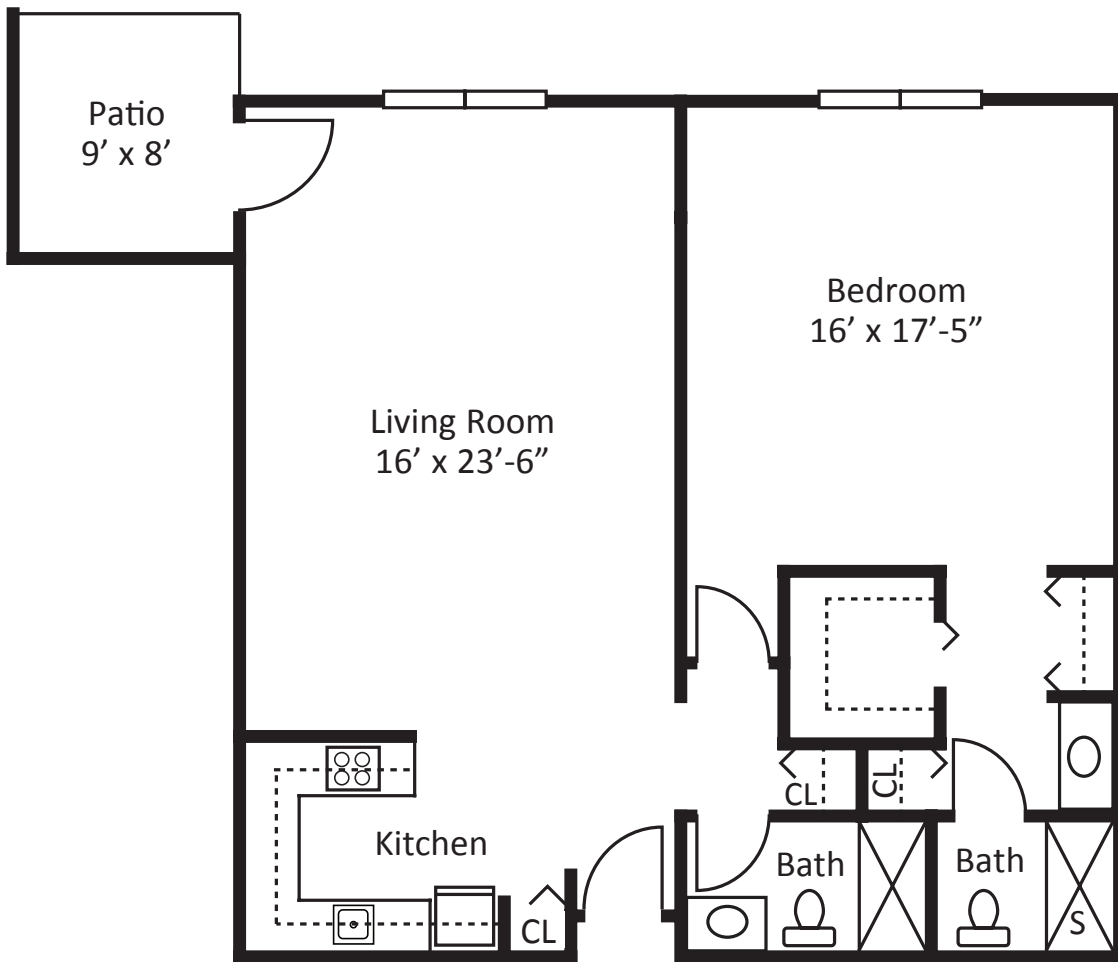

FLOOR PLANS

Key Biscayne Deluxe One Bedroom, Two Bath Model E

Floors 1–4, 1,050 sq. ft.

Floors 5–6, 1,114 sq. ft.

Plus 72 sq. ft. of balcony area

Dimensions are approximate. Floor plans may vary.

Lake Seminole Square | A Life Care Community | (727) 392-3932
8333 Seminole Boulevard | Seminole, Florida 33772

LAKE SEMINOLE SQUARE
SEMINOLE
BROOKDALE SENIOR LIVING

brookdale.com