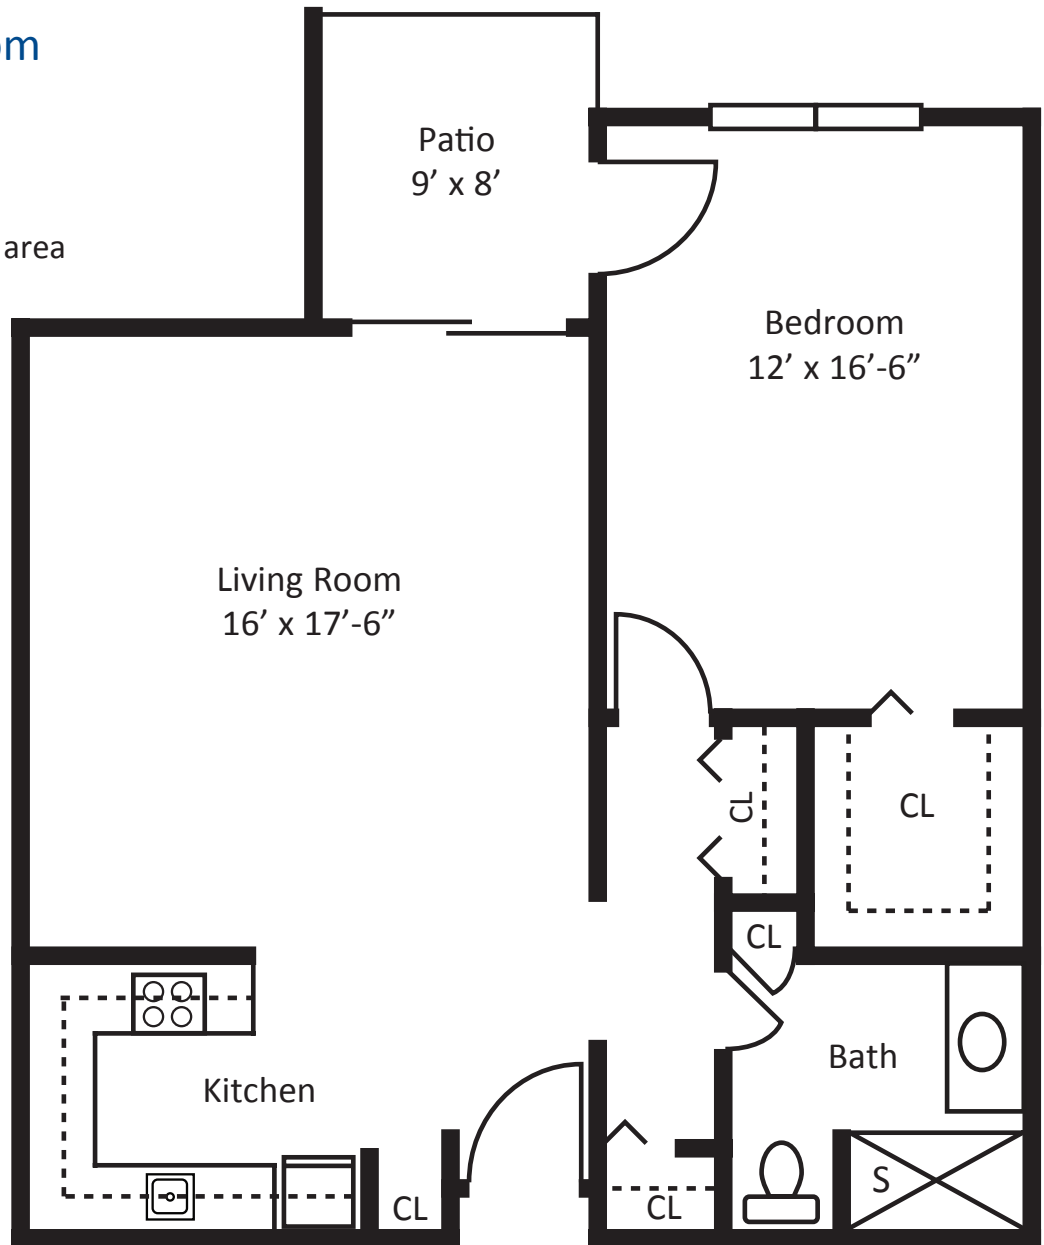

FLOOR PLANS

Sanibel Large One Bedroom Model C-8

Floors 1–4, 852 sq. ft.

Floors 5–6, 908 sq. ft.

Plus 72 sq. ft. of balcony area

Dimensions are approximate. Floor plans may vary.

Lake Seminole Square | A Life Care Community | (727) 392-3932
8333 Seminole Boulevard | Seminole, Florida 33772

LAKE SEMINOLE SQUARE
SEMINOLE
BROOKDALE SENIOR LIVING

brookdale.com