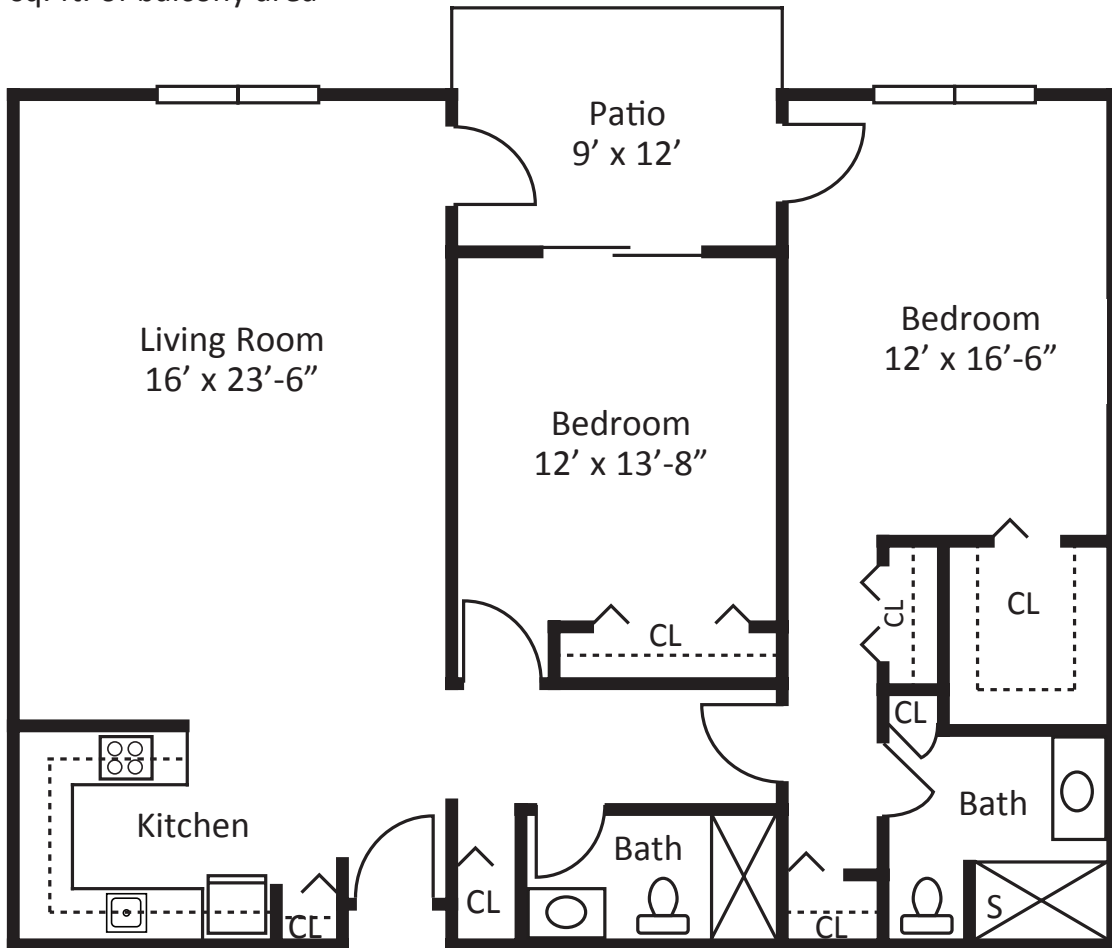

FLOOR PLANS

Key Largo One Bedroom Model B

Floors 1–4, 728 sq. ft.
Floors 5–6, 776 sq. ft.
Plus 108 sq. ft. of balcony area

Dimensions are approximate. Floor plans may vary.

Lake Seminole Square | A Life Care Community | (727) 392-3932
8333 Seminole Boulevard | Seminole, Florida 33772

LAKE SEMINOLE SQUARE
SEMINOLE
BROOKDALE SENIOR LIVING

FLOOR PLANS

Key Biscayne Deluxe One Bedroom, Two Bath Model E

Floors 1–4, 1,050 sq. ft.

Floors 5–6, 1,114 sq. ft.

Plus 72 sq. ft. of balcony area

Dimensions are approximate. Floor plans may vary.

brookdale.com

FLOOR PLANS

Bal Harbour Two Bedroom, Two Bath Model F

Floors 1–4, 1,256 sq. ft.

Floors 5–6, 1,336 sq. ft.

Plus 108 sq. ft. of balcony area

Dimensions are approximate. Floor plans may vary.

Lake Seminole Square | A Life Care Community | (727) 392-3932
8333 Seminole Boulevard | Seminole, Florida 33772

LAKE SEMINOLE SQUARE
SEMINOLE
BROOKDALE SENIOR LIVING

FLOOR PLANS

Palm Beach Two Bedroom, Two Bath Deluxe Model G

Floors 1–4, 1,376 sq. ft.

Floors 5–6, 1,464 sq. ft.

Plus 144 sq. ft. of balcony area

Dimensions are approximate. Floor plans may vary.