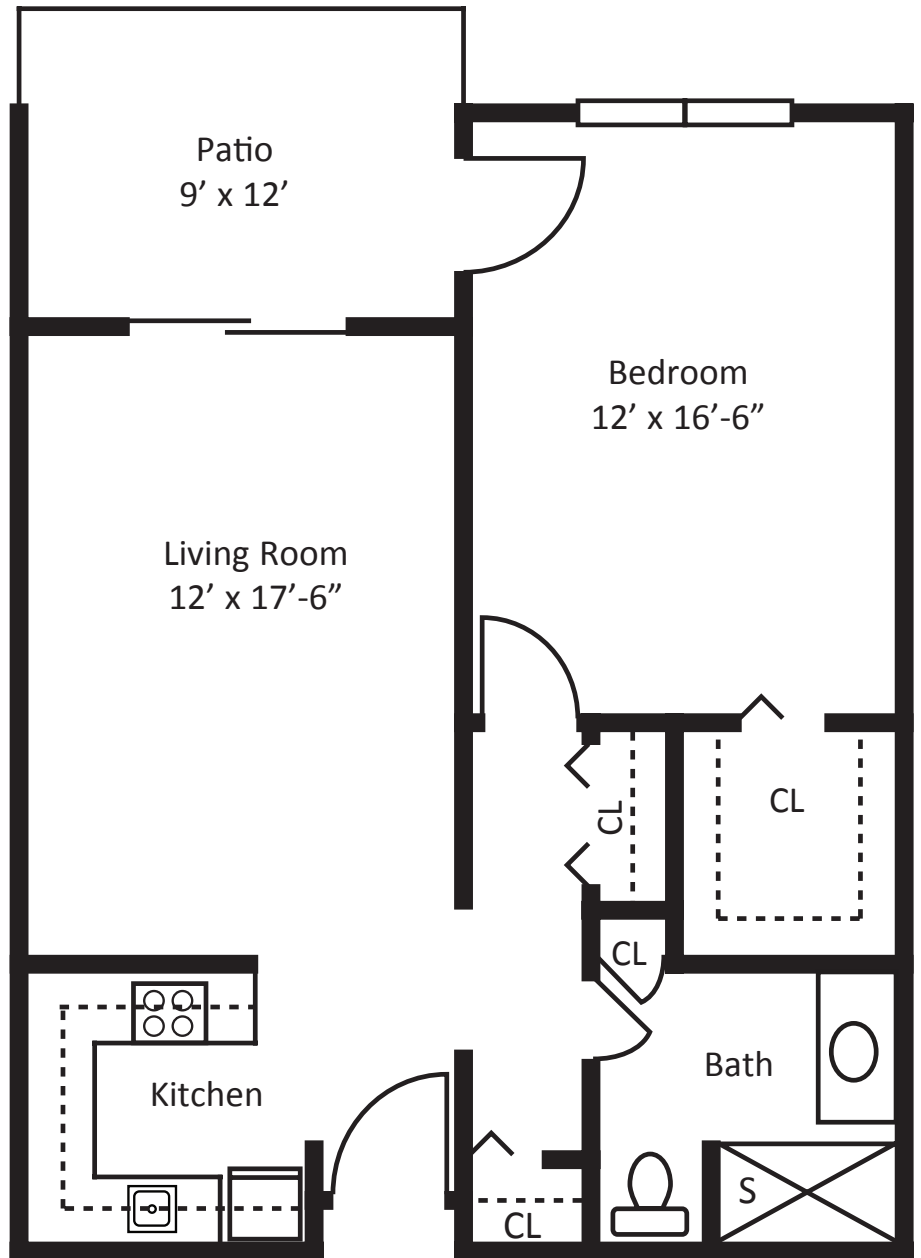

FLOOR PLANS

Key Largo One Bedroom Model B

Floors 1–4, 728 sq. ft.
Floors 5–6, 776 sq. ft.
Plus 108 sq. ft. of balcony area

Dimensions are approximate. Floor plans may vary.

Lake Seminole Square | A Life Care Community | (727) 392-3932
8333 Seminole Boulevard | Seminole, Florida 33772

 **LAKE SEMINOLE SQUARE**
SEMINOLE
BROOKDALE SENIOR LIVING

FLOOR PLANS

Sanibel Large One Bedroom Model C-8

Floors 1–4, 852 sq. ft.

Floors 5–6, 908 sq. ft.

Plus 72 sq. ft. of balcony area

Dimensions are approximate. Floor plans may vary.

brookdale.com

FLOOR PLANS

Captiva Deluxe One Bedroom Model C-16

Floors 1–4, 852 sq. ft.
Floors 5–6, 908 sq. ft.
Plus 144 sq. ft. of balcony area

Dimensions are approximate. Floor plans may vary.

Lake Seminole Square | A Life Care Community | (727) 392-3932
8333 Seminole Boulevard | Seminole, Florida 33772

brookdale.com

FLOOR PLANS

Bal Harbour Two Bedroom, Two Bath Model F

Floors 1–4, 1,256 sq. ft.

Floors 5–6, 1,336 sq. ft.

Plus 108 sq. ft. of balcony area

Dimensions are approximate. Floor plans may vary.

Lake Seminole Square | A Life Care Community | (727) 392-3932
8333 Seminole Boulevard | Seminole, Florida 33772