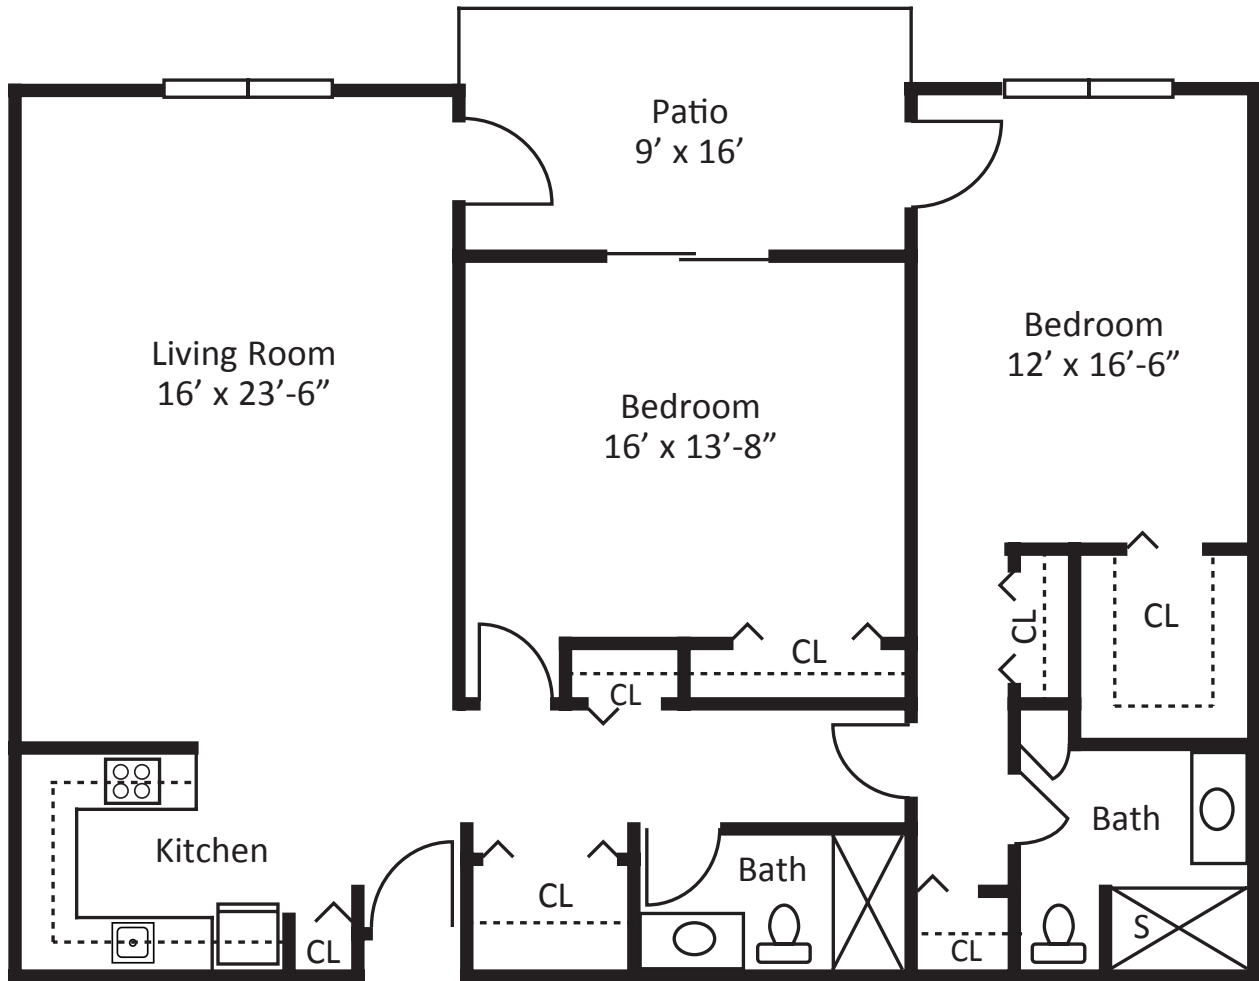

FLOOR PLANS

Key Largo One Bedroom Model B

Floors 1–4, 728 sq. ft.
Floors 5–6, 776 sq. ft.
Plus 108 sq. ft. of balcony area

Dimensions are approximate. Floor plans may vary.

Lake Seminole Square | A Life Care Community | (727) 392-3932
8333 Seminole Boulevard | Seminole, Florida 33772

brookdale.com

FLOOR PLANS

Bal Harbour Two Bedroom, Two Bath Model F

Floors 1–4, 1,256 sq. ft.

Floors 5–6, 1,336 sq. ft.

Plus 108 sq. ft. of balcony area

Dimensions are approximate. Floor plans may vary.

Lake Seminole Square | A Life Care Community | (727) 392-3932
8333 Seminole Boulevard | Seminole, Florida 33772

LAKE SEMINOLE SQUARE
SEMINOLE
BROOKDALE SENIOR LIVING

FLOOR PLANS

Palm Beach Two Bedroom, Two Bath Deluxe Model G

Floors 1–4, 1,376 sq. ft.

Floors 5–6, 1,464 sq. ft.

Plus 144 sq. ft. of balcony area

Dimensions are approximate. Floor plans may vary.