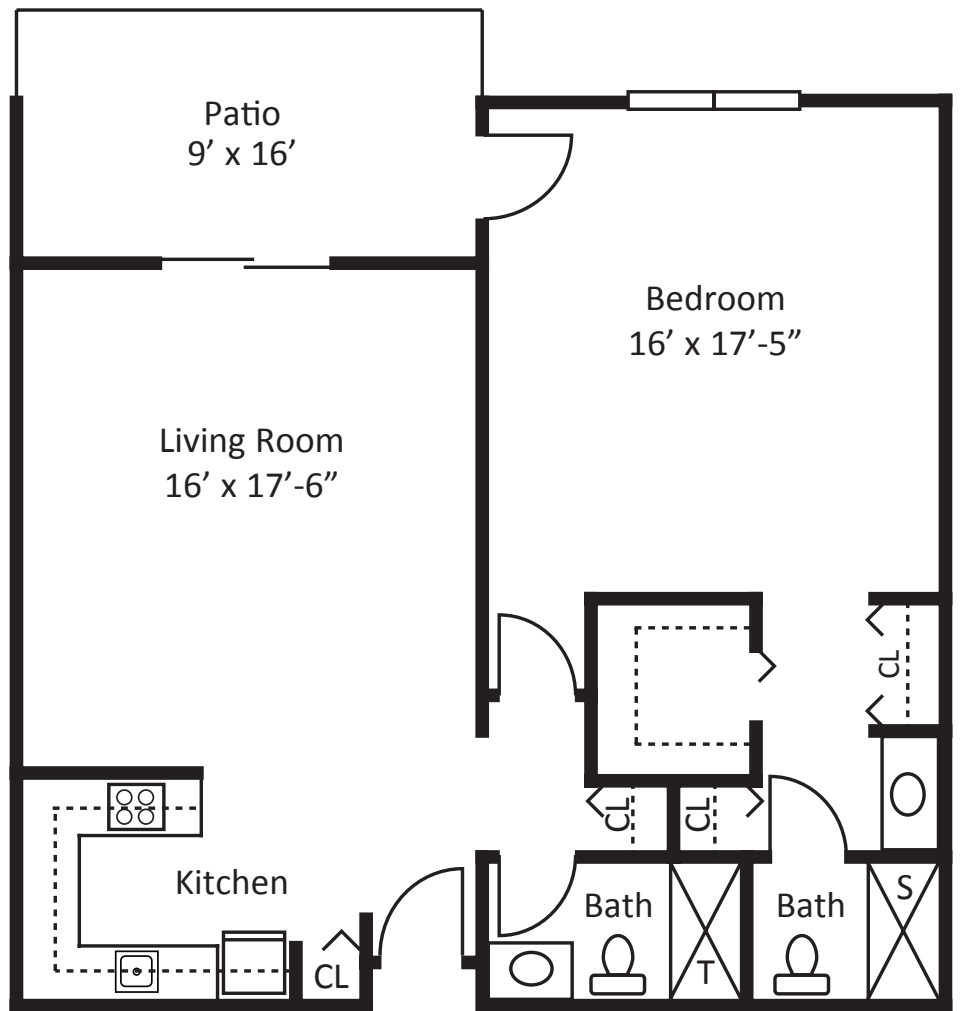

FLOOR PLANS

Key Largo One Bedroom Model B

Floors 1–4, 728 sq. ft.
Floors 5–6, 776 sq. ft.
Plus 108 sq. ft. of balcony area

Dimensions are approximate. Floor plans may vary.

Lake Seminole Square | A Life Care Community | (727) 392-3932
8333 Seminole Boulevard | Seminole, Florida 33772

brookdale.com

FLOOR PLANS

Captiva Deluxe One Bedroom Model C-16

Floors 1–4, 852 sq. ft.
Floors 5–6, 908 sq. ft.
Plus 144 sq. ft. of balcony area

Dimensions are approximate. Floor plans may vary.

Lake Seminole Square | A Life Care Community | (727) 392-3932
8333 Seminole Boulevard | Seminole, Florida 33772

LAKE SEMINOLE SQUARE
SEMINOLE
BROOKDALE SENIOR LIVING

Brookdale® is a trademark of Brookdale Senior Living Inc., Nashville, TN, USA LCORP-P10-0615 SW

brookdale.com

FLOOR PLANS

Venice One Bedroom, Two Bath Model D

Floors 1–4, 970 sq. ft.

Floors 5–6, 1,026 sq. ft.

Plus 144 sq. ft. of balcony area

Dimensions are approximate. Floor plans may vary.

Lake Seminole Square | A Life Care Community | (727) 392-3932
8333 Seminole Boulevard | Seminole, Florida 33772