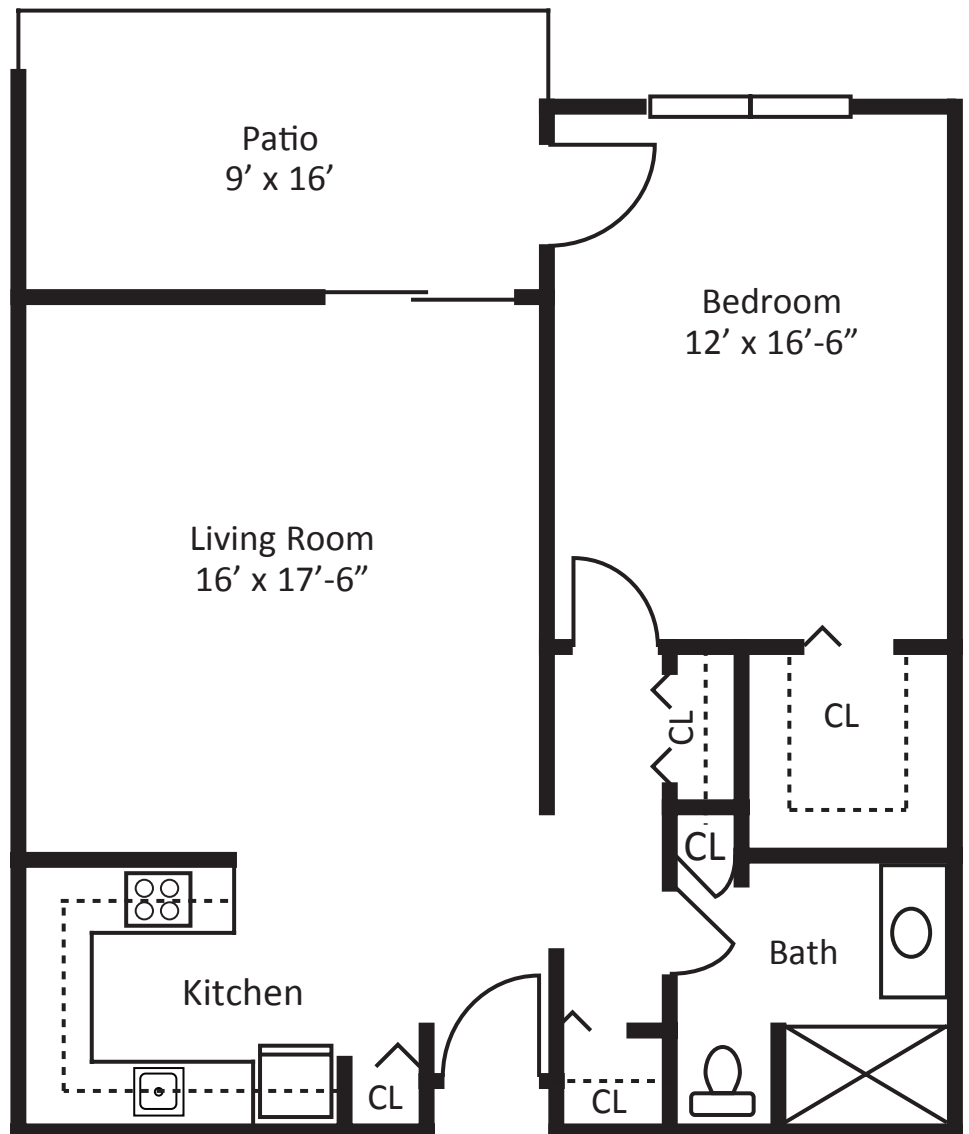

FLOOR PLANS

Captiva Deluxe One Bedroom Model C-16

Floors 1–4, 852 sq. ft.
Floors 5–6, 908 sq. ft.
Plus 144 sq. ft. of balcony area

Dimensions are approximate. Floor plans may vary.

Lake Seminole Square | A Life Care Community | (727) 392-3932
8333 Seminole Boulevard | Seminole, Florida 33772

LAKE SEMINOLE SQUARE
SEMINOLE
BROOKDALE SENIOR LIVING

brookdale.com